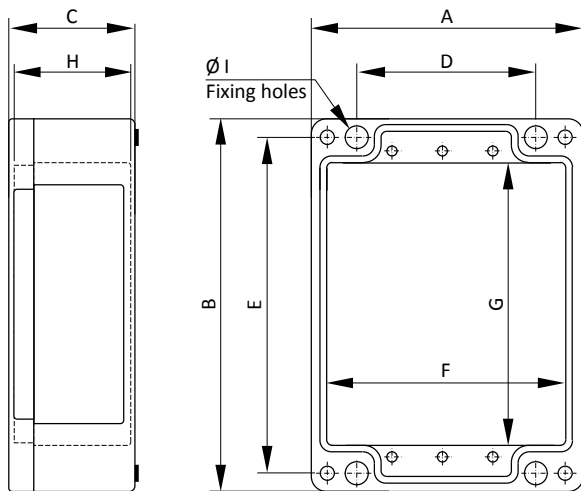

On request, they can also be equipped with push buttons, selector switches, pilot lights, measurement instruments and are available in other sizes.

TECHNICAL DATA

Material	Aluminium
IP rating	IP66 according to EN/IEC 60529
Temperature range	-50°C ... +60°C
Certificate	INERIS 03ATEX0122X
Marking	II 2 GD Ex e IIC T6 ... T4 Gb Ex tb IIIC T85°C ... T135°C Db
Surface treatment	Painting black RAL 9005
Accessories on request	External hinges in thermoplastic Drain and breather valves Fixing bracket in stainless steel AISI 316L Earth continuity plate, internal, in zinc plated brass or copper Earth stud in brass or stainless steel Cable glands

Number maximum of entries per side

Product code	Size A x B x C	Maximum of entries on sides A								Maximum of entries on the sides B							
		M12	M16	M20	M25	M32	M40	M50	M63	M12	M16	M20	M25	M32	M40	M50	M63
XAWF080807	80 x 80 x 76	2	2	2	1	1	-	-	-	2	2	2	1	1	-	-	-
XAWF081707	80 x 175 x 76	2	2	2	2	1	-	-	-	3	3	3	3	3	-	-	-
XAWF082505	80 x 250 x 76	2	2	2	2	1	-	-	-	5	5	5	5	3	-	-	-
XAWF121209	120 x 122 x 81	3	3	2	1	-	-	-	-	7	12	6	6	3	1	1	-
XAWF122209	120 x 220 x 91	3	3	2	1	-	-	-	-	12	24	12	12	6	3	2	-
XAWF162609	160 x 260 x 90	4	3	2	1	-	-	-	-	27	30	16	16	12	5	4	3
XAWF163609	160 x 360 x 90	4	3	2	1	-	-	-	-	36	42	32	22	18	8	6	5
XAWF165609	160 x 560 x 90	4	3	2	1	-	-	-	-	54	78	40	36	28	12	8	6
XAWF232011	230 x 200 x 110	15	10	6	4	3	2	-	-	84	28	18	18	8	6	3	2
XAWF233318	230 x 330 x 118	16	10	6	4	3	2	-	-	80	56	36	20	18	12	6	4
XAWF234011	230 x 400 x 110	16	10	6	4	3	2	-	-	100	68	42	35	20	16	8	6
XAWF314014	310 x 400 x 140	20	12	8	8	4	2	-	-	100	68	42	35	20	16	8	6
XAWF316018	310 x 600 x 180	20	12	10	8	4	3	-	-	150	104	54	54	28	16	10	8